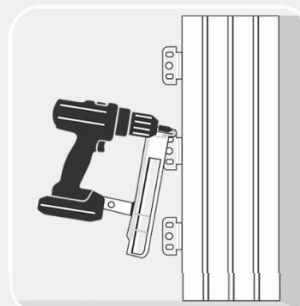

Setelah terpasang semua barulah pasang LAIV Wallpanel pada dudukan yang sudah terpasang sebelumnya, dan lakukan step yang sama pada pemasangan berikutnya.